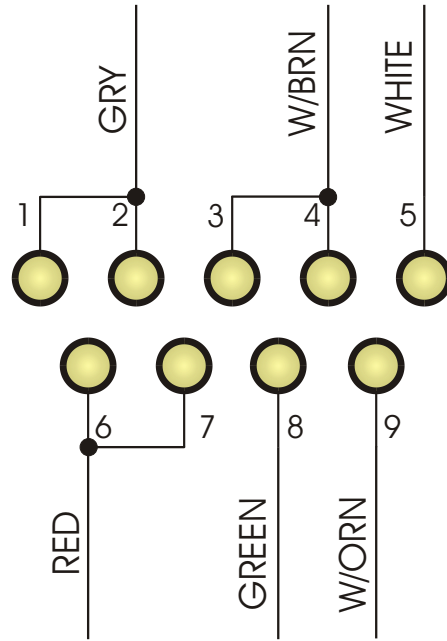

Panel Jack

Keyboard Plug